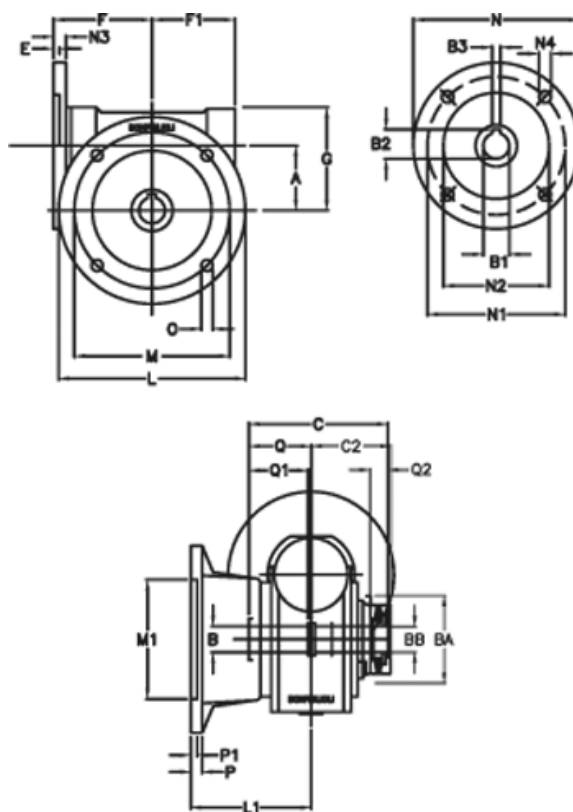

Article number: 390204902442216

Description: Worm Gear with Torque Limiter
VF 49-L1-F-24 P63B5

Measures

a = 49.50	C2 = 63,5	m = 90	P = 12
B = 25	Description = VF 49F-xx-63B5	M1 = 70	P1 = 10
B1 E7 = 11	E = 3.0	N = 140	Q = 51.0
B2 = 12.8	F = 70	N1 = 115	Q1 = 41
B3 H9 = 4	F1 = 63	N2 = 95	Q2 = 15
BA = 63	g = 80	N3 = 10.5	
BB H7 = 14	L = 125	N4 = 9.5	
C = 105	L1 = 85.5	O = 10.5	